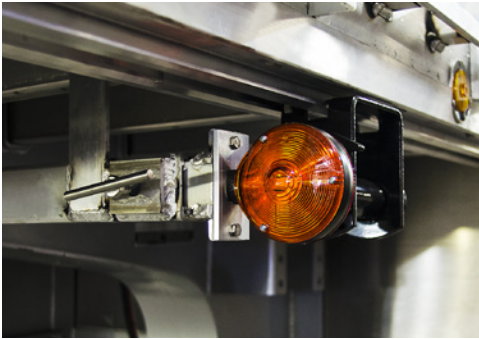

FEATURES | MULTI-AXLE TRAILERS

Maintain safety and DOT standards with optional over-size pullout lights available for right- and left-hand applications.