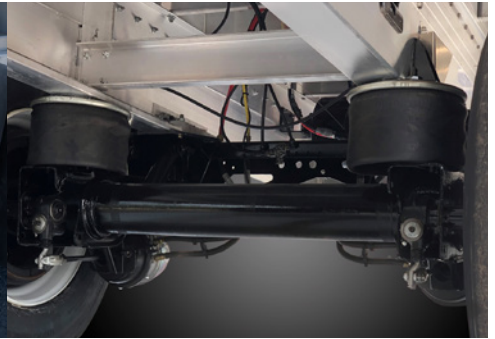

- Ability to handle high point loads of 40,000 lbs. over each axle
- Allows for a narrow turning radius for maximum maneuverability
- Increased stability when loading and driving
- Available with Reitnouer's full range of features and options
- Backed by the best warranty in the trailer industry

Reitnouer
ALUMINUM TRAILERS

Find an authorized Reitnouer
dealer at reitnouer-trailers.com

FEATURES | MULTI-AXLE TRAILERS

Maintain safety and DOT standards with optional over-size pullout lights available for right- and left-hand applications.

Optional tool boxes and dunnage racks can be mounted on either side and come in a variety of sizes and styles for both flatbeds and drop decks.

Hendrickson Intraax® suspension; All steel parts finished with Corso!® WB Corrosion Protection.

Multi-position tie down system offers flexibility to either tie down narrow loads to the center of the trailer or to the outside side rails.

Optional coil packages are additional center cross members for hauling heavier loads.