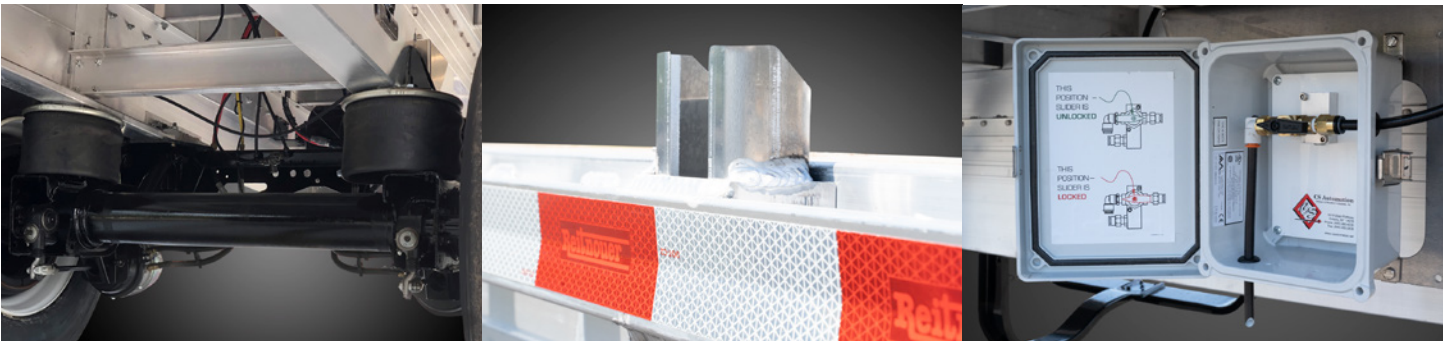

## FEATURES | POULTRY TRAILERS

Optional poultry trailer bulkheads, including models with dual sliding panels to control air flow to the cages and provide ladder access to the front.

Optional tool boxes and dunnage racks can be mounted on either side and come in a variety of sizes and styles for both flatbeds and drop decks.

Available with a standard easy-to-clean all aluminum floor or an optional custom floor that meets your live hauling needs.

Hendrickson Intraax® suspension; All steel parts finished with Corsol® WB Corrosion Protection.